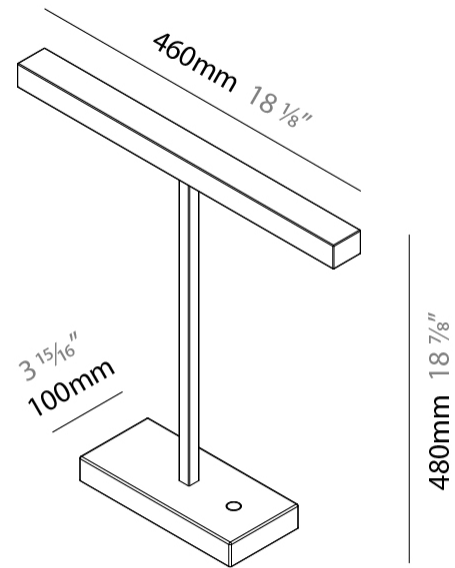

PROJECT	_____
TYPE	_____
SPECIFIER	_____
QUANTITY	_____
DATE	_____

ELLE PORTABLE

D204002-

base number   Finish
Options

1. To build a product code in our configurator select the specify button on the base model # product page
2. To build a manual product code on this datasheet choose from the options listed below in blue font and add the suffix to the base model #

GENERAL

Series: Elle
Partner: Zaneen
Division: Design
Installation: Portable
Product Type: Table
Mounting Location: Table
Light Distribution: Direct

PHYSICAL

Shape: Square
Length (mm): 460
Length (in): 18 7/8
Width (mm): 100
Width (in): 3 15/16
Height (mm): 480
Height (in): 18 7/8
Diffuser: Acrylic Bi-Satin
Fixture Finish: MBK / MWH / MCB
Fixture Material: Aluminum

ELECTRICAL

Lamp Type: LED
Input Wattage (W): 9
Total Output Wattage (W): 6
Dimming: Touch Dimming
Driver Included: Yes
Driver Location: Inline Transformer Plug
Driver Class: Class 2
Input Voltage (V): 120 - 277
Output Voltage (V): 24

LED

Color Temperature (°K): 3000
Max. Delivered Lumen (lm): 460
CRI: >90 CRI
Lamp Life (hrs): 50000

OPTICAL

RATINGS AND CERTIFICATIONS

Certified By: Certified for North American Standards
IP rating: IP20