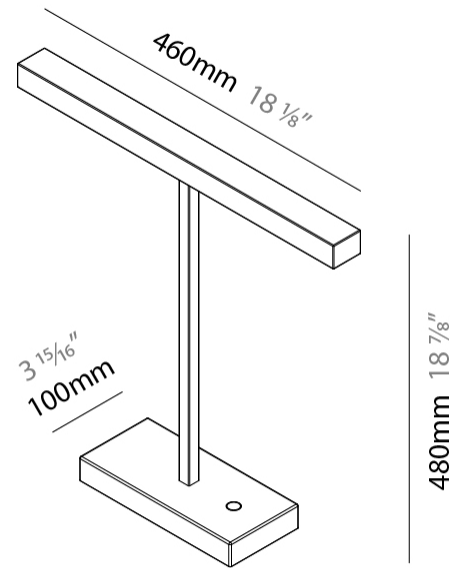

PROJECT	_____
TYPE	_____
SPECIFIER	_____
QUANTITY	_____
DATE	_____

ELLE PORTABLE

D204002- : D204002-MCB

base number _____ Finish Options _____

1. To build a product code in our configurator select the specify button on the base model # product page
2. To build a manual product code on this datasheet choose from the options listed below in blue font and add the suffix to the base model #

GENERAL

Series: Elle
Partner: Zaneen
Division: Design
Installation: Portable
Product Type: Table
Mounting Location: Table
Light Distribution: Direct

PHYSICAL

Shape: Square
Length (mm): 460
Length (in): 18 7/8
Width (mm): 100
Width (in): 3 15/16
Height (mm): 480
Height (in): 18 7/8
Diffuser: Acrylic Bi-Satin
Fixture Finish: MBK / MWH / MCB
Fixture Material: Aluminum

ELECTRICAL

Lamp Type: LED
Input Wattage (W): 9
Total Output Wattage (W): 6
Dimming: Touch Dimming
Driver Included: Yes
Driver Location: Inline Transformer Plug
Driver Class: Class 2
Input Voltage (V): 120 - 277
Output Voltage (V): 24

LED

Color Temperature (°K): 3000
Max. Delivered Lumen (lm): 460
CRI: >90 CRI
Lamp Life (hrs): 50000

OPTICAL

RATINGS AND CERTIFICATIONS

Certified By: Certified for North American Standards
IP rating: IP20