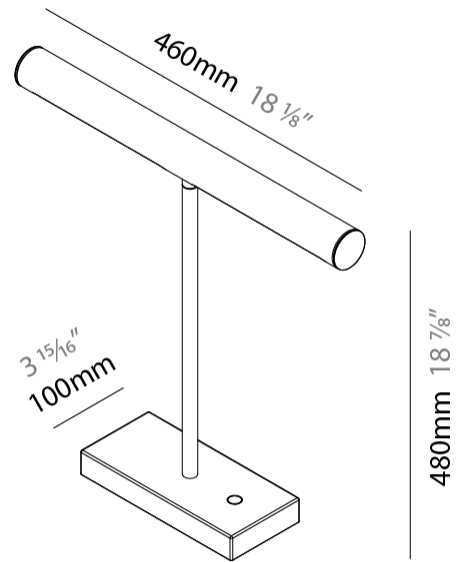

PROJECT	_____
TYPE	_____
SPECIFIER	_____
QUANTITY	_____
DATE	_____

ELLE PORTABLE

D204004-

base number   Finish
Options

1. To build a product code in our configurator select the specify button on the base model # product page
2. To build a manual product code on this datasheet choose from the options listed below in blue font and add the suffix to the base model #

GENERAL

Series: Elle
Partner: Zaneen
Division: Design
Installation: Portable
Product Type: Table
Mounting Location: Table
Light Distribution: Direct

PHYSICAL

Shape: Cylinder
Length (mm): 460
Length (in): 18 1/8
Width (mm): 100
Width (in): 3 15/16
Height (mm): 480
Height (in): 18 7/8
Diffuser: Acrylic Bi-Satin
Fixture Finish: MBK / MWH / MCB
Fixture Material: Aluminum

ELECTRICAL

Lamp Type: LED
Input Wattage (W): 9
Total Output Wattage (W): 6
Dimming: Touch Dimming
Driver Included: Yes
Driver Location: Inline Transformer Plug
Driver Class: Class 2
Input Voltage (V): 120 - 277
Output Voltage (V): 24

LED

Color Temperature (°K): 3000
Max. Delivered Lumen (lm): 460
CRI: >90 CRI
Lamp Life (hrs): 50000

OPTICAL

RATINGS AND CERTIFICATIONS

Certified By: Certified for North American Standards
IP rating: IP20