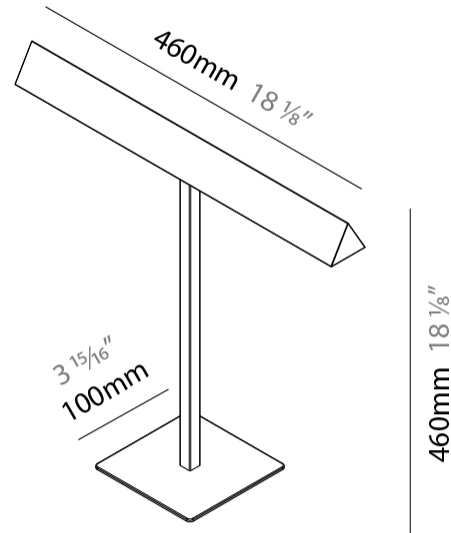

PROJECT	_____
TYPE	_____
SPECIFIER	_____
QUANTITY	_____
DATE	_____

ELLE PORTABLE

D204001-

base number   Finish
Options

1. To build a product code in our configurator select the specify button on the base model # product page
2. To build a manual product code on this datasheet choose from the options listed below in blue font and add the suffix to the base model #

GENERAL

Series: Elle
Partner: Zaneen
Division: Design
Installation: Portable
Product Type: Table
Mounting Location: Table
Light Distribution: Direct

PHYSICAL

Shape: Abstract
Length (mm): 460
Length (in): 18 1/8
Width (mm): 100
Width (in): 3 15/16
Height (mm): 460
Height (in): 18 1/8
Diffuser: Acrylic Bi-Satin
Fixture Finish: [MBK](#) / [MWH](#) / [MCB](#)
Fixture Material: Aluminum

ELECTRICAL

Lamp Type: LED
Input Wattage (W): 9
Total Output Wattage (W): 6
Dimming: Touch Dimming
Driver Included: Yes
Driver Location: Inline Transformer Plug
Driver Class: Class 2
Input Voltage (V): 120 - 277
Output Voltage (V): 24

LED

Color Temperature (°K): 3000
Max. Delivered Lumen (lm): 460
CRI: >90 CRI
Lamp Life (hrs): 50000

OPTICAL

RATINGS AND CERTIFICATIONS

Certified By: Certified for North American Standards
IP rating: IP20