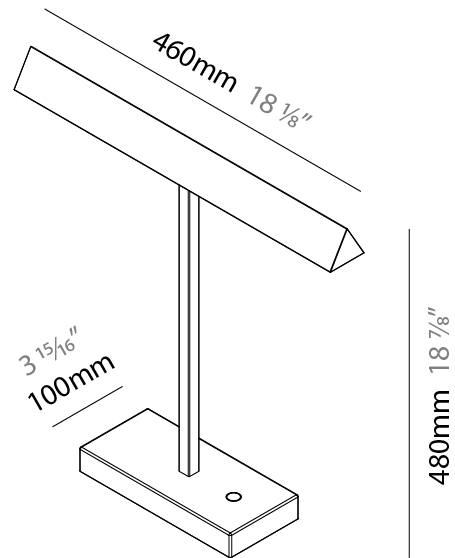

PROJECT	_____
TYPE	_____
SPECIFIER	_____
QUANTITY	_____
DATE	_____

ELLE PORTABLE

D204000-

base number   Finish
Options

1. To build a product code in our configurator select the specify button on the base model # product page
2. To build a manual product code on this datasheet choose from the options listed below in blue font and add the suffix to the base model #

GENERAL

Series: Elle _____
Partner: Zaneen _____
Division: Design _____
Installation: Portable _____
Product Type: Table _____
Mounting Location: Table _____
Light Distribution: Direct _____

PHYSICAL

Shape: Abstract _____
Length (mm): 460 _____
Length (in): 18 1/8 _____
Width (mm): 100 _____
Width (in): 3 15/16 _____
Height (mm): 480 _____
Height (in): 18 7/8 _____
Diffuser: Acrylic Bi-Satin _____
Fixture Finish: MBK / MWH / MCB _____
Fixture Material: Aluminum _____

ELECTRICAL

Lamp Type: LED _____
Input Wattage (W): 9 _____
Total Output Wattage (W): 6 _____
Dimming: Touch Dimming _____
Driver Included: Yes _____
Driver Location: Inline Transformer Plug _____
Driver Class: Class 2 _____
Input Voltage (V): 120 - 277 _____
Output Voltage (V): 24 _____

LED

Color Temperature (°K): 3000 _____
Max. Delivered Lumen (lm): 460 _____
CRI: >90 CRI _____
Lamp Life (hrs): 50000 _____

OPTICAL

RATINGS AND CERTIFICATIONS

Certified By: Certified for North American Standards _____
IP rating: IP20 _____