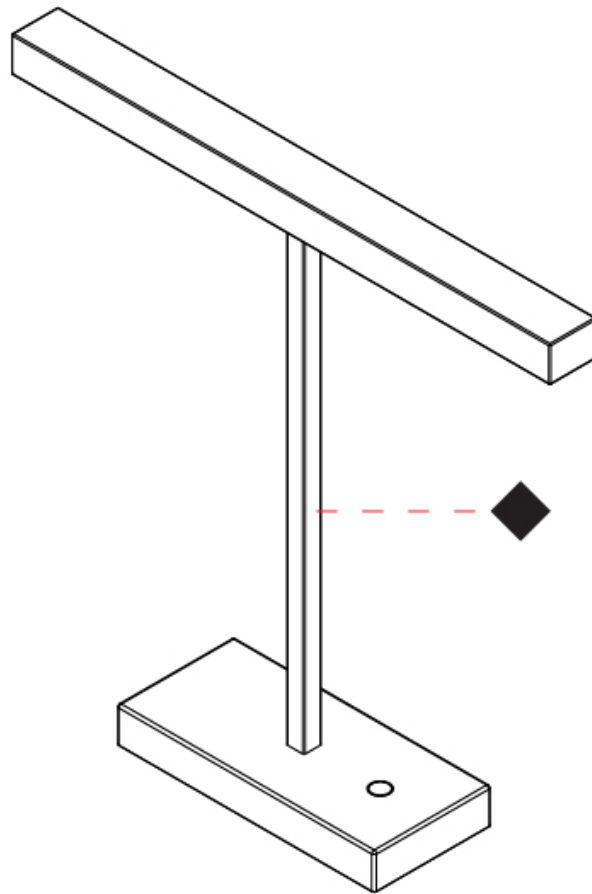

PROJECT
TYPE
SPECIFIER
QUANTITY
DATE