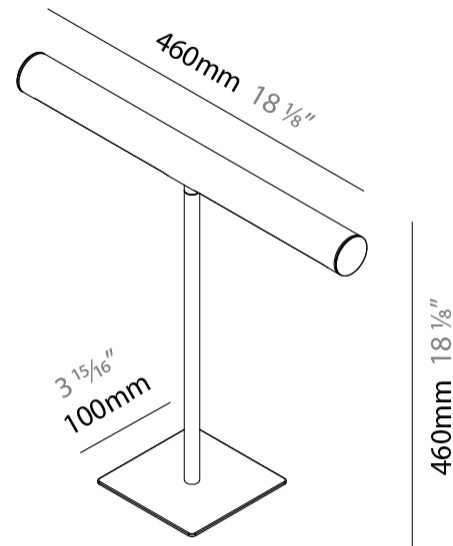

PROJECT	_____
TYPE	_____
SPECIFIER	_____
QUANTITY	_____
DATE	_____

ELLE PORTABLE

D204005-

base number   Finish
Options

1. To build a product code in our configurator select the specify button on the base model # product page
2. To build a manual product code on this datasheet choose from the options listed below in blue font and add the suffix to the base model #

GENERAL

Series: Elle
Partner: Zaneen
Division: Design
Installation: Portable
Product Type: Table
Mounting Location: Table
Light Distribution: Direct

PHYSICAL

Shape: Cylinder
Length (mm): 460
Length (in): 18 1/8
Width (mm): 100
Width (in): 3 15/16
Height (mm): 460
Height (in): 18 1/8
Diffuser: Acrylic Bi-Satin
Fixture Finish: MBK / MWH / MCB
Fixture Material: Aluminum

ELECTRICAL

Lamp Type: LED
Input Wattage (W): 9
Total Output Wattage (W): 6
Dimming: Touch Dimming
Driver Included: Yes
Driver Location: Inline Transformer Plug
Driver Class: Class 2
Input Voltage (V): 120 - 277
Output Voltage (V): 24

LED

Color Temperature (°K): 3000
Max. Delivered Lumen (lm): 460
CRI: >90 CRI
Lamp Life (hrs): 50000

OPTICAL

RATINGS AND CERTIFICATIONS

Certified By: Certified for North American Standards
IP rating: IP20